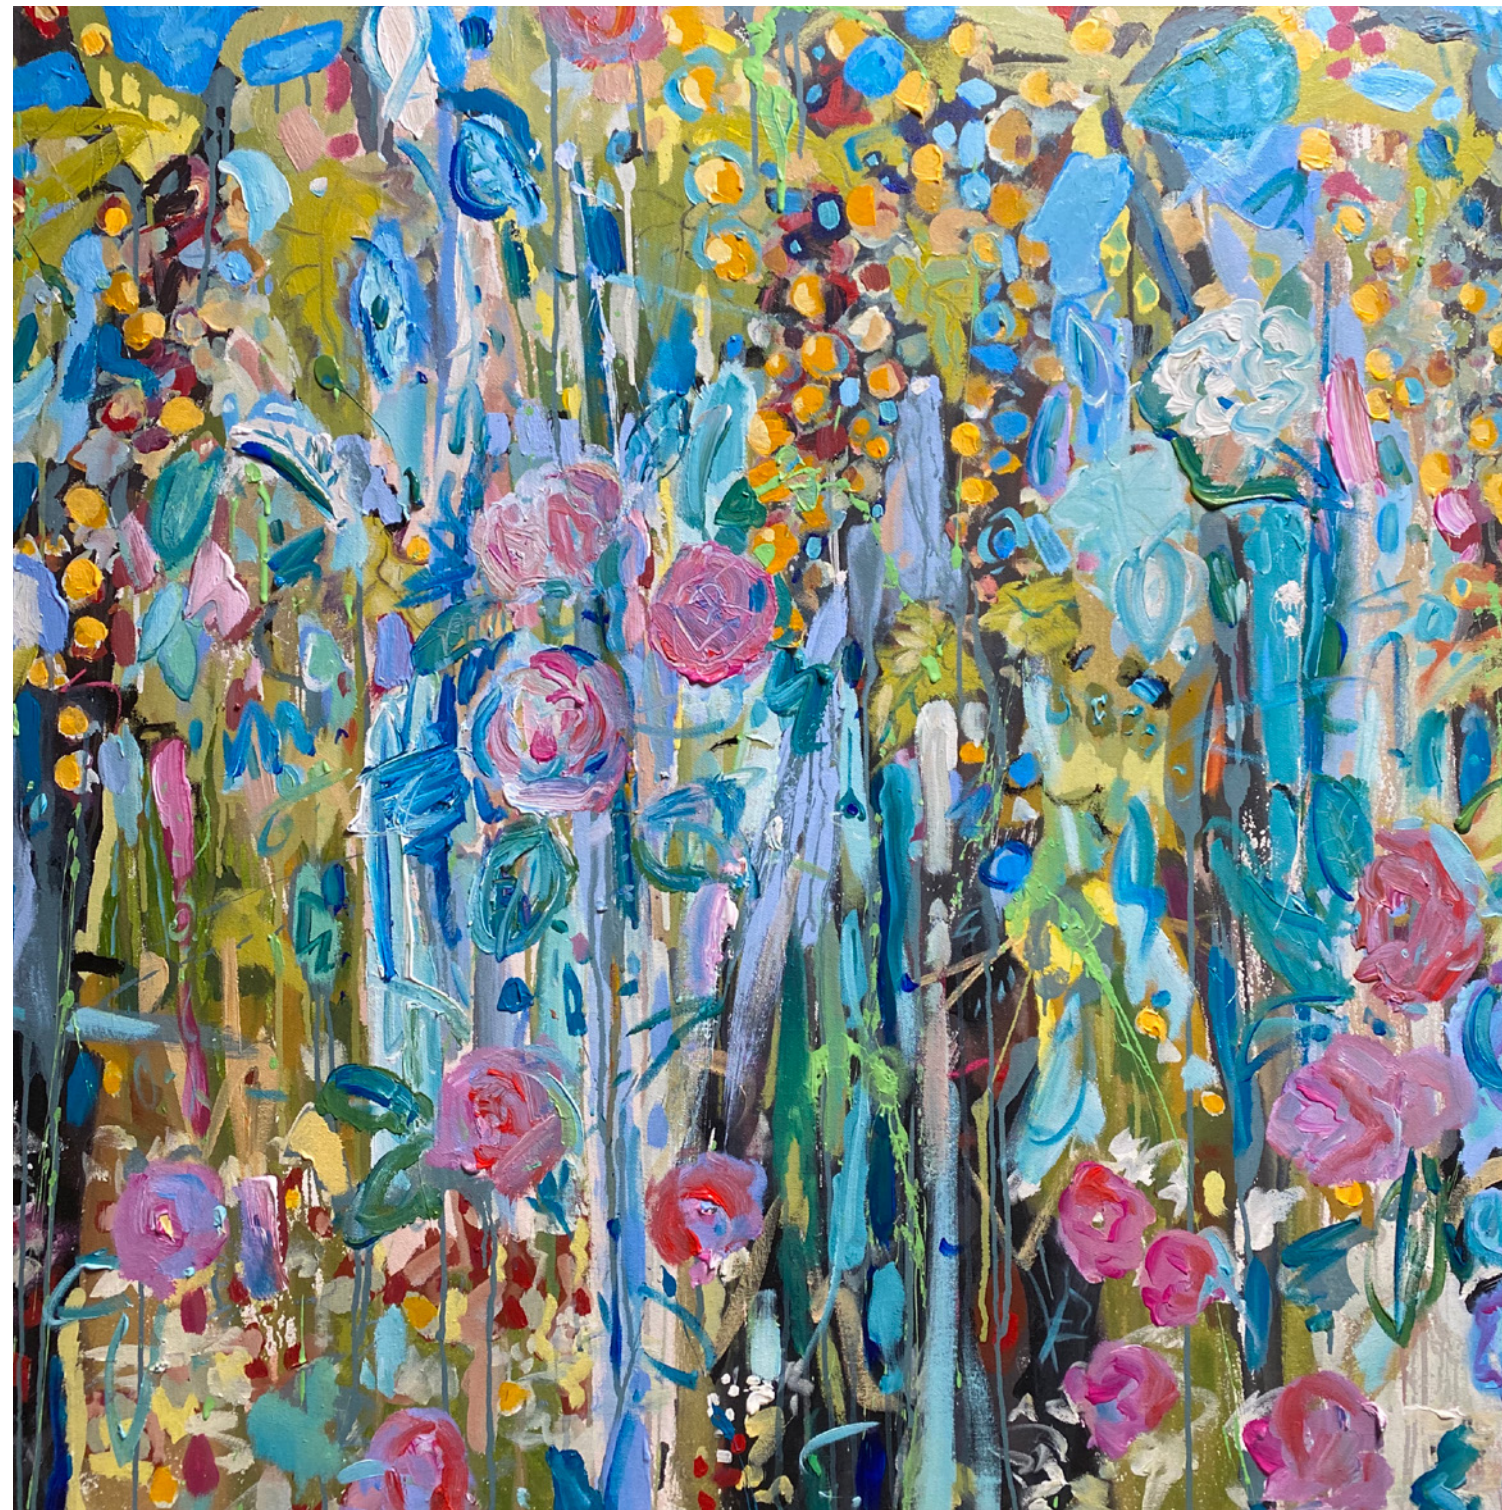

## M I C H A E L F. RUMSBY

Predominantly a landscape painter Michael has been described as an expressionist whose work borders on the abstract.

Michael works in a vibrant array of mixed media including oil, pencil, charcoal, pastels and ink, building an expressive and vital world of colour and light with multiple layers and textures on the canvas. He regularly paints on location both around his home in south western France and further afield from southern Europe to Dubai and Australia. creating radiant canvases that reflect the immediacy and brightness of nature's palette lit by the sun. Working outside also influences his style, making the final composition more representative of a scene, whereas his studio based works tend more towards abstraction.

# RAIN SHOWER ON A HOT DAY AT THE POOL

Original Acrylic on Canvas,  
43 x 55" £10,950

ENQUIRE

LE  
CHEMIN  
DE  
RONDE

Original Acrylic on Canvas,  
18 x 31" £2,950

ENQUIRE

## VINES & ROSES

Original Acrylic on Canvas,  
43 x 43" £8,950

ENQUIRE

**“MY WORK IS LIKE A COLLAGE OF  
DIFFERENT ELEMENTS BROUGHT  
TOGETHER TO CREATE ONE  
LANDSCAPE.”**

Trained in art and art history Michael had a successful career as Global Communication Director for the L’Oreal Group in Paris before quitting corporate life for painting. His work hangs in private collections in Europe, The Middle East, The US and Australia and he has undertaken commissions for many prestigious companies, notably Risk Capital Partners who have one of his paintings hanging in the boardroom of their corporate office in Mayfair. He has been a Fellow of the Royal Society of Arts (FRSA) since 2014 and has an on-going residency with BPD (British Polo Day).