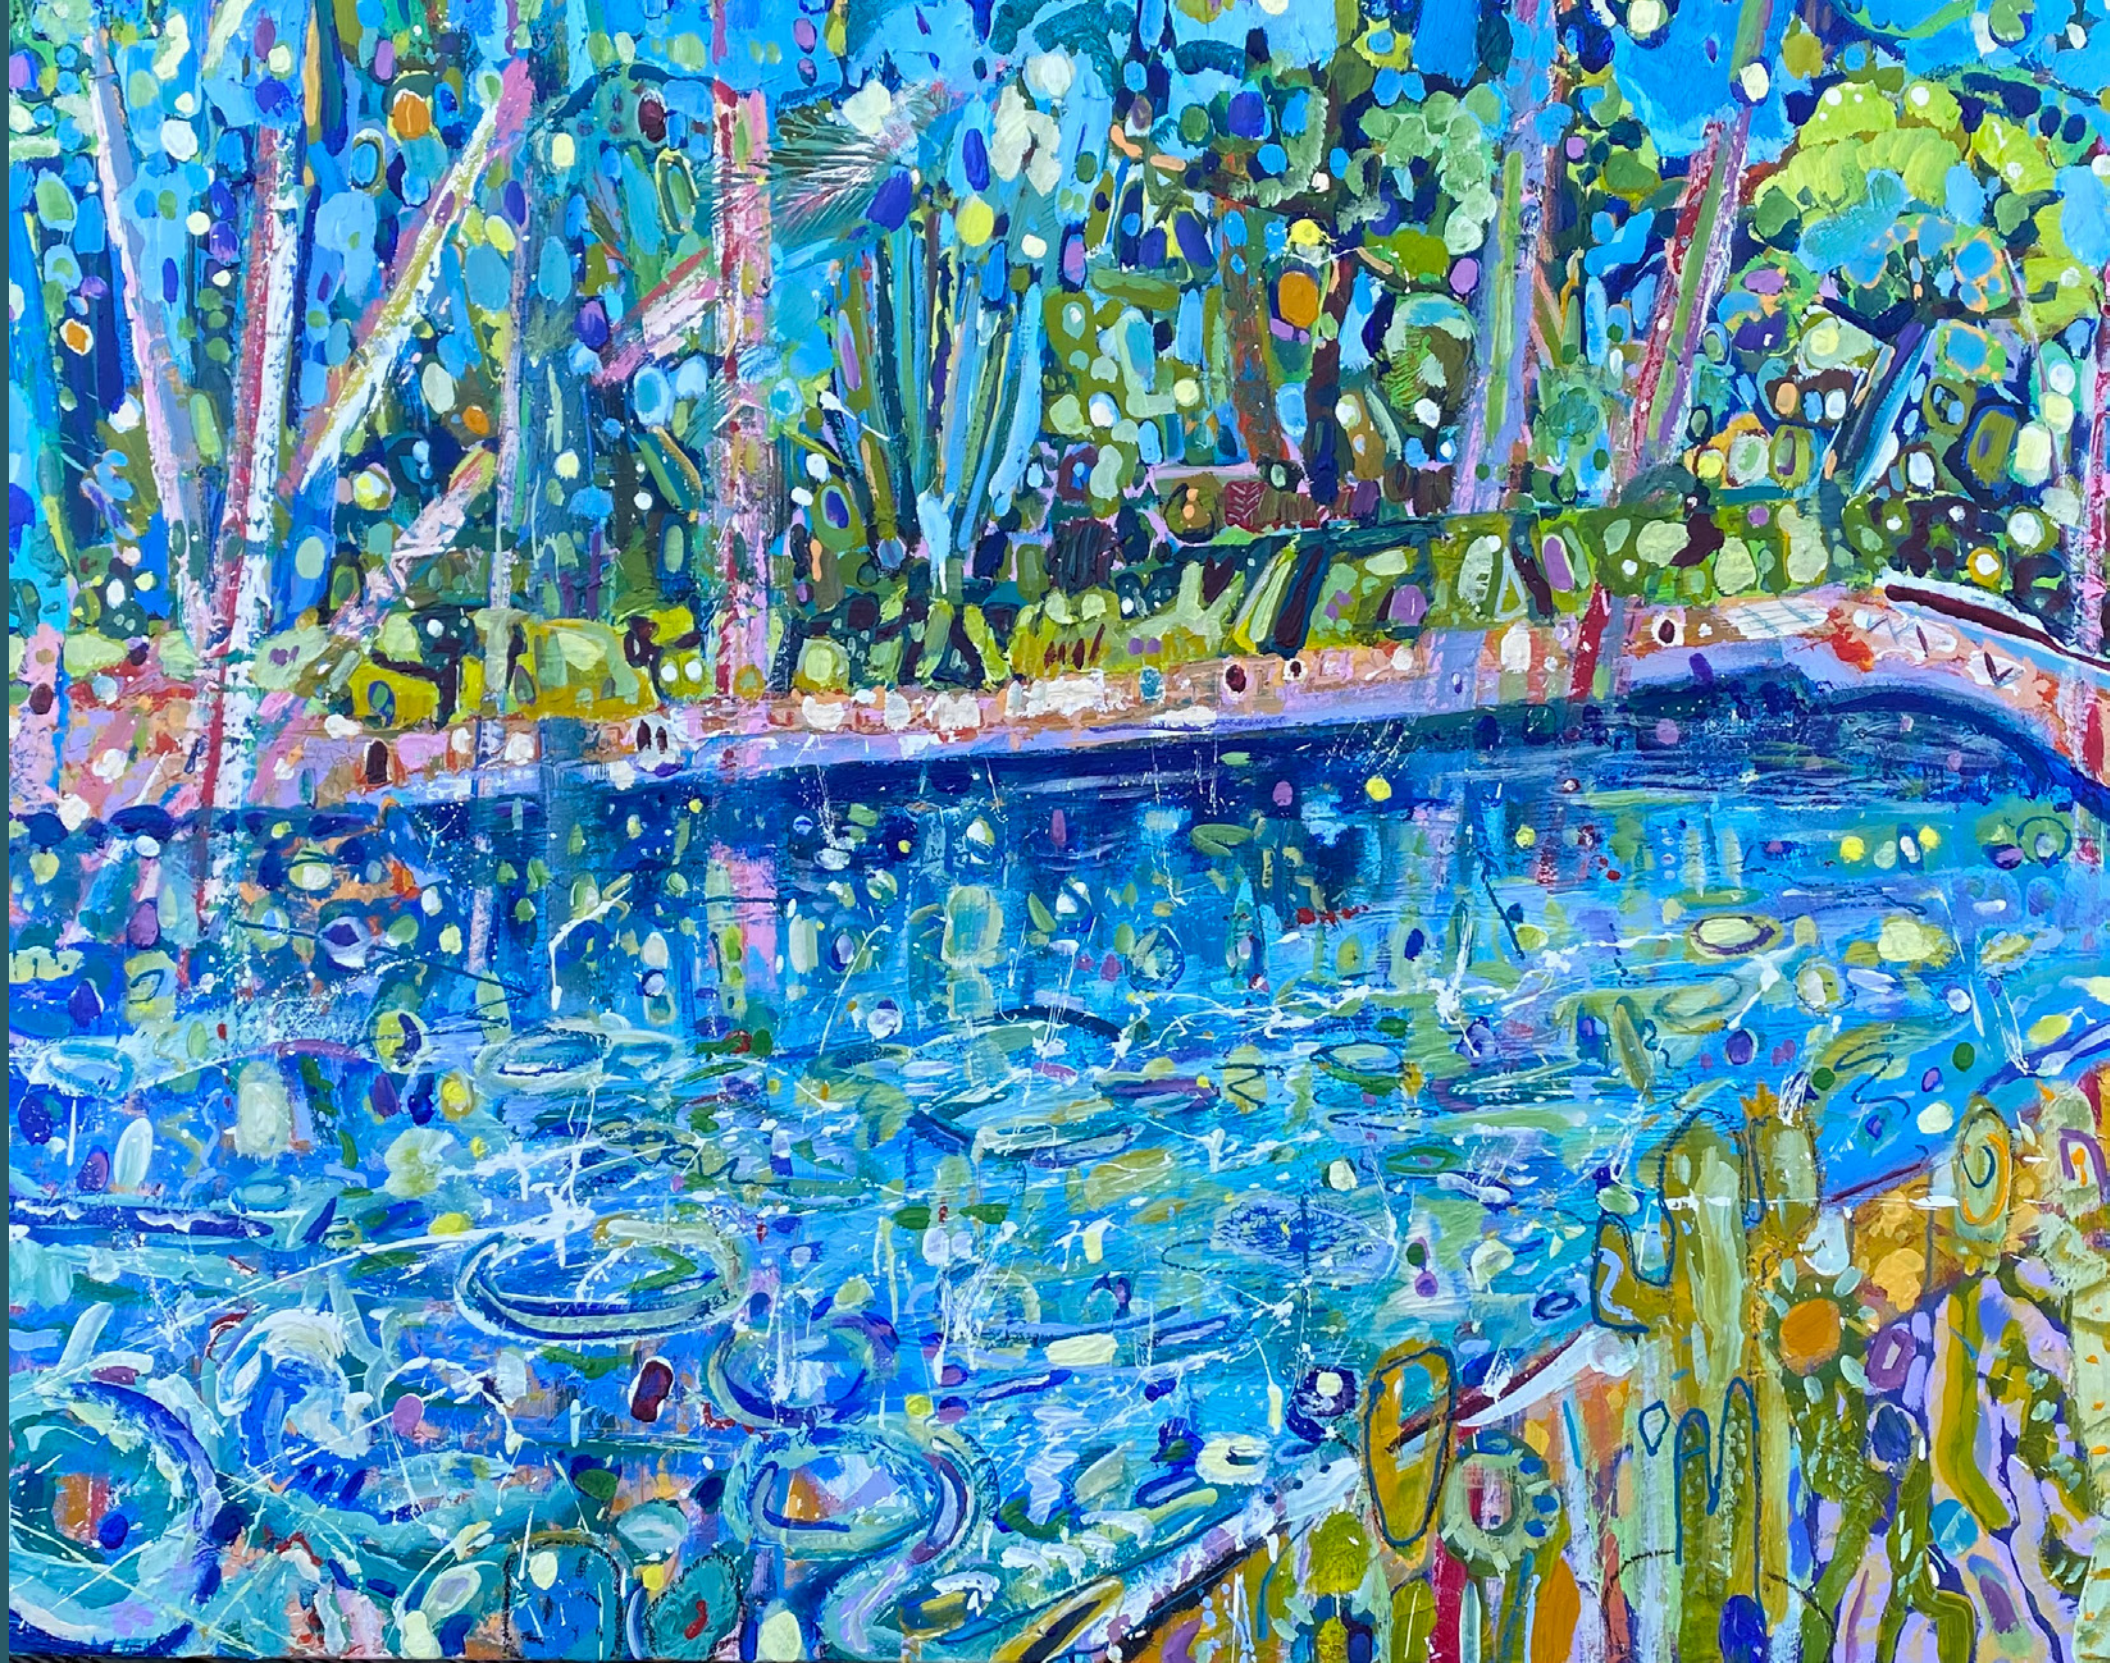

## M I C H A E L F. RUMSBY

Predominantly a landscape painter Michael has been described as an expressionist whose work borders on the abstract.

Michael works in a vibrant array of mixed media including oil, pencil, charcoal, pastels and ink, building an expressive and vital world of colour and light with multiple layers and textures on the canvas. He regularly paints on location both around his home in south western France and further afield from southern Europe to Dubai and Australia. creating radiant canvases that reflect the immediacy and brightness of nature's palette lit by the sun. Working outside also influences his style, making the final composition more representative of a scene, whereas his studio based works tend more towards abstraction.

## SUN & RAIN

Original Acrylic on Canvas,  
39 x 39" £8,950

ENQUIRE

# RAIN SHOWER ON A HOT DAY AT THE POOL

Original Acrylic on Canvas,  
43 x 55" £10,950

ENQUIRE

LE  
CHEMIN  
DE  
RONDE

Original Acrylic on Canvas,  
18 x 31" £2,950

ENQUIRE